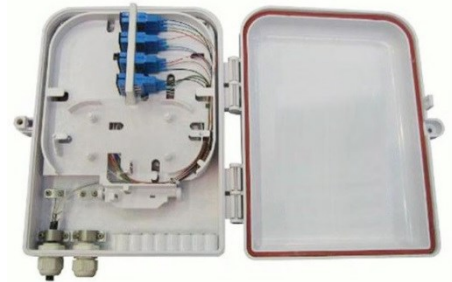

## Splitter Distribution Box (Indoor/Outdoor)

FTB- 0204A

FTB-0208A

FTB-0216A

FTB-0216B

FTB-0216C-24

FTB-0224A

### Features:

- Industry standard user interface, be made of high impact plastic.
- Can accommodate 1x4, 1x8 & 1x16 PLC splitter.
- Anti-UV, Ultra violet resistant and rainfall resistant.
- Pole/wall mounting

Module NO.	Size H*W*D(mm)	Max Capacity
FTB-0204A	210*140*40	4 Port
FTB-0208A	215*205*55	8 Port
FTB-0216A	320*260*90	16 Port
FTB-0216B	295*250*100	16 Port
FTB-0216C-24	352*260*90	24 Port
FTB-0224A	374*264*112	24 Port