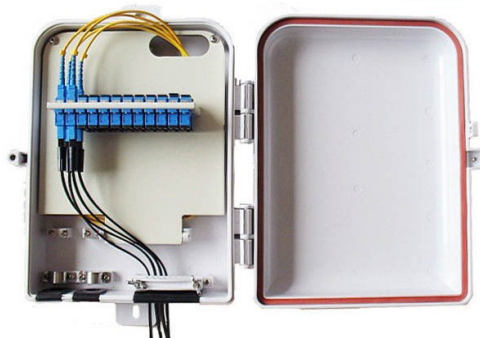

## Splitter Distribution Box (Indoor/Outdoor)

FTB- 0204A

FTB-0208A

FTB-0216A

FTB-0216B

FTB-0216C-24

FTB-0224A

### Description:

- Widely used in FTTH access network.
- Telecommunication networks.
- CATV Networks.
- Data communications networks.
- Local Area Networks.

### Features:

- Industry standard user interface, be made of high impact plastic.
- Can accommodate 1x4, 1x8 & 1x16 PLC splitter.
- Anti-UV, Ultra violet resistant and rainfall resistant.
- Pole/wall mounting

Module NO.	Size H*W*D(mm)	Max Capacity
FTB-0204A	210*140*40	4 Port
FTB-0208A	215*205*55	8 Port
FTB-0216A	320*260*90	16 Port
FTB-0216B	295*250*100	16 Port
FTB-0216C-24	352*260*90	24 Port
FTB-0224A	374*264*112	24 Port