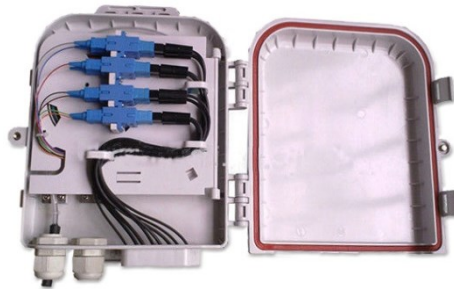

## Splitter Distribution Box (Indoor/Outdoor)

FTB- 0204A

FTB-0208A

FTB-0216A

FTB-0216B

FTB-0216C-24

FTB-0224A

### Features:

- Industry standard user interface, be made of high impact plastic.
- Can accommodate 1x4, 1x8 & 1x16 PLC splitter.
- Anti-UV, Ultra violet resistant and rainfall resistant.
- Pole/wall mounting

Module NO.	Size H*W*D(mm)	Max Capacity
FTB-0204A	210*140*40	4 Port
FTB-0208A	215*205*55	8 Port
FTB-0216A	320*260*90	16 Port
FTB-0216B	295*250*100	16 Port
FTB-0216C-24	352*260*90	24 Port
FTB-0224A	374*264*112	24 Port